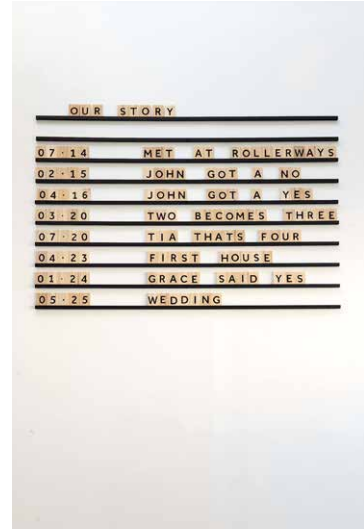

# DECOR.

Easel (3)  
Hire Fee: \$15

Chalk Board Sign (1)  
Blank: \$15  
Personalised: \$60

Letter Board - Small (1)  
Hire fee: \$20

Letter Board - Large (1)  
(Fixed North Wall)  
Hire Fee: \$60

Wood Logs (9)  
Hire Fee: \$2 each

Wood Circles (12)  
Hire Fee: \$2 each

Hessian Table Runners (2)  
Hire Fee: \$2 each

Gingham Table Cloths (5)  
Hire Fee: \$7 each

Pillar Candle Glass Lanterns (3) Candles Incl.  
Hire Fee: \$5 each

Gold Candle Sticks (12) Candles NOT Incl.  
Hire fee: \$2 each