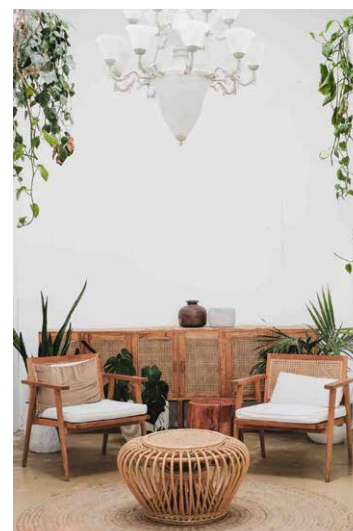

Paper Colours  
(Stock depending)

Paper Colours  
(Stock depending)

Customisable Paper  
Backdrop  
You paint: \$60  
We paint: \$200

Projector (1) (North Wall)  
HDMI connection  
located under stairs

Chandelier Room  
Lounge set up