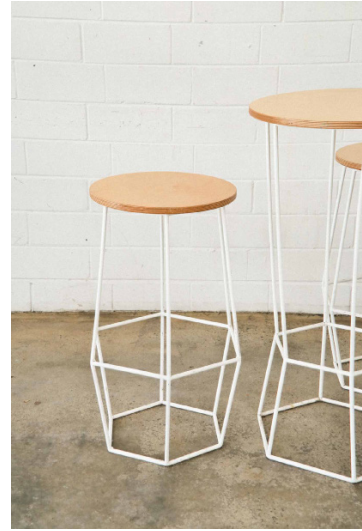

# FURNITURE.

Plywood Trestle Table (7)  
*Heavy*

Black Skinny Tables (4)  
*Lightweight*

Cocktail Tables (5)  
*Lightweight*

Cocktail Stools (15)  
*Lightweight*

Clear Acrylic Plinth (3)

Roman Column Plinth (2)

Steelwood Chairs (40)

Wishbone Chairs (6)

Circle Stools (9)  
Square Stools (12)

Long Bench-Like Stool (2)

Rattan Arm Chair (2)  
Cane Coffee Table (1)

Wood Stumps (16)  
Hire Fee: \$100  
(Heavy Labour to move)