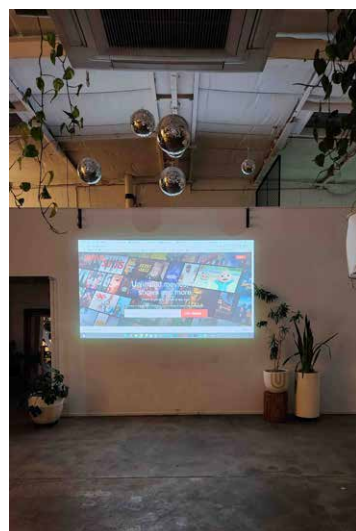

Projector (1) (North Wall)
HDMI connection
located under stairs